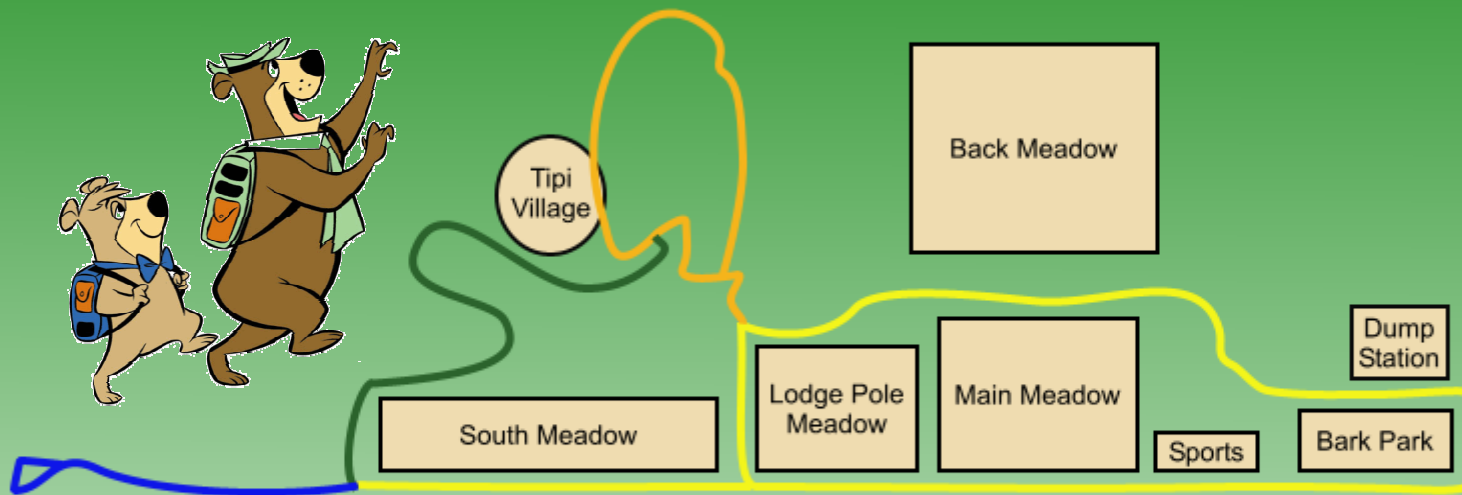

JELLYSTONE PARK - CASTLE ROCK, CO.

HIKING & BIKING TRAILS

YELLOW Trail - Gravel and dirt road surface, slight grades.

ORANGE Trail - Dirt road and dirt & grass trail surface, short but steep grades, sharp turns.

GREEN Trail - Dirt and grass trail surface, medium grades, sharp turns.

BLUE Trail - Dirt and grass road surface, slight and medium grades.